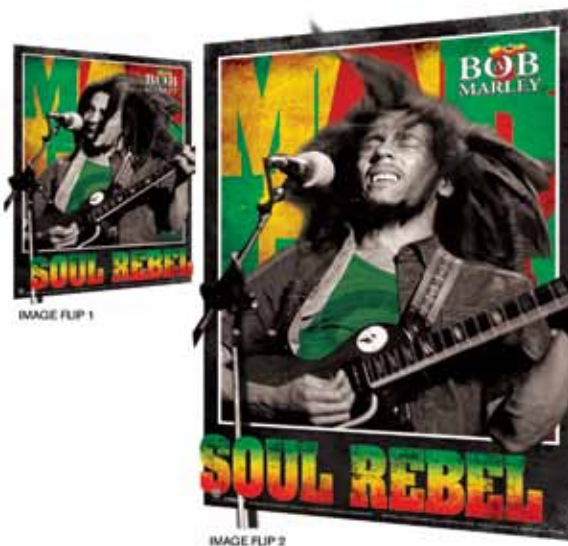

PP32249 Zombie Shakespeare
ARTIST:
ADD DATE: 5/19/10 **SIZE:** 24x36

PP31977 Never Be Afraid To Say
ARTIST:
ADD DATE: 5/25/10 **SIZE:** 24x36

PP32122 Hong Kong - Neon
ARTIST:
ADD DATE: 5/25/10 **SIZE:** 24x36

PP32076 Keep Calm & Carry On - Union Jack
ARTIST:
ADD DATE: 5/25/10 **SIZE:** 24x36

PP31940 Celestial Alignment
ARTIST:
ADD DATE: 5/25/10 **SIZE:** 24x36

NY346 Rendezvous
ARTIST:
ADD DATE: 5/3/10 **SIZE:** 16x20

NY345 The Last Dance
ARTIST:
ADD DATE: 5/3/10 **SIZE:** 16x20

NY349 Strength - Castaneda
ARTIST:
ADD DATE: 5/3/10 **SIZE:** 16x20

MCP60158 London - Red Triptych
ARTIST:
ADD DATE: 5/25/10 **SIZE:** 36x12

GPP51040 Jimi Hendrix - Paint
ARTIST:
ADD DATE: 5/26/10 **SIZE:** 55x39

PPR45233 Marilyn Monroe - iQuote - Man's World
ARTIST:
ADD DATE: 5/25/10 **SIZE:** 16x16

PPL70102 Bob Marley - Soul Rebel
ARTIST:
ADD DATE: 5/6/10 **SIZE:** Standard 3D 18.5x26.5